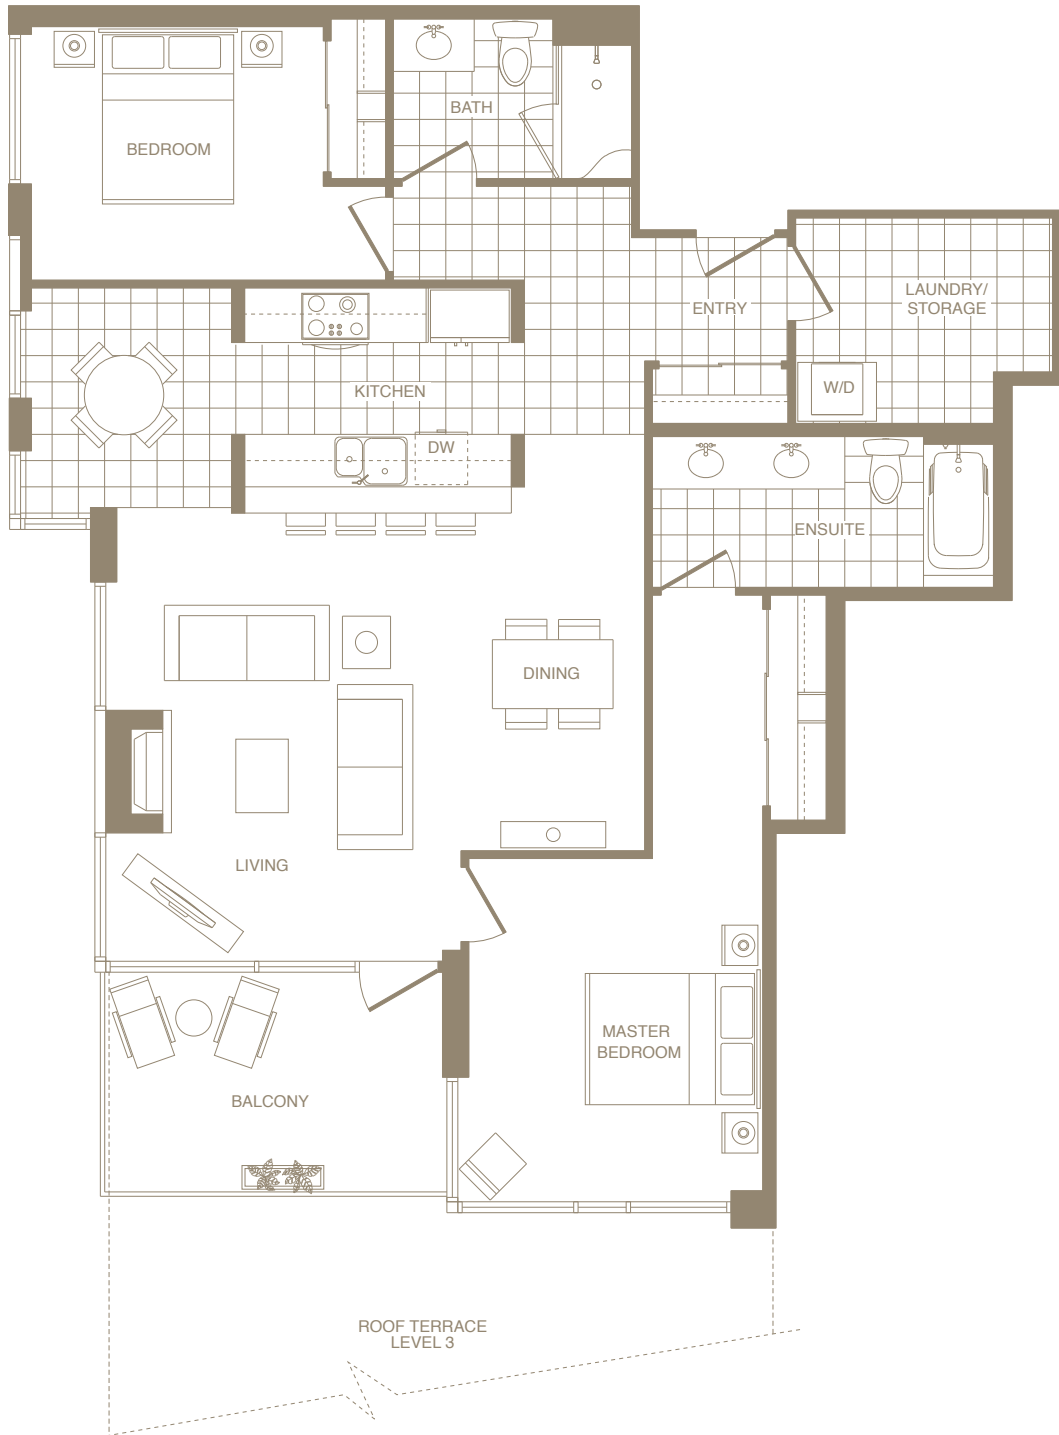

TAPESTRY™
Wesbrook Village UBC

C-D3 Two Bedroom

1245-1268 Square Feet

Floors 3 to 6

TAPESTRY™
Wesbrook Village UBC

C-E1 Two Bedroom

1379-1403 Square Feet

Floors 1 to 6